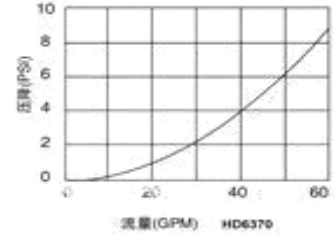

Dongguan Wellsource Water Treatment Co.Ltd