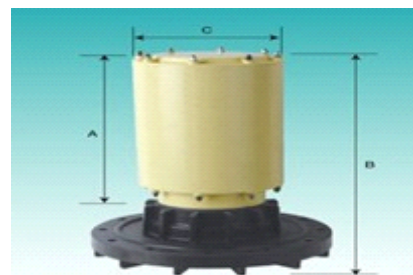

Dongguan Wellsource Water Treatment Co.Ltd

Top mounted distributor system

No.	Name	Model	Apply Tank	Distributor Pilot	Inlet/Outlet
			(mm)		
1	2.5 inch /black/ two-way	RY-IA1	Φ150-300	3/4 inch	1/2 inch
2	2.5 inch /black/ two-way	RY-IA2	Φ150-300	3/4 inch	3/4 inch
3	2.5 inch /black/ two-way	RY-IA3	Φ150-300	3/4 inch	1 inch
4	2.5 inch /black/ two-way	RY-IB	Φ300-400	1 inch	1 inch
5	4 inch/black/two-way	RY-IC	Φ400-900	1.5 inch	1.5 inch
6	4.5 inch/black/two-way	RY-ID	Φ300-400	1 inch	1 inch
7	Up distributor	RY-5A	Φ150-300	3/4 inch/1 inch	
8	Down distributor	RY-5B	Φ150-300	3/4 inch/1 inch	
9	Up distributor	RY-5C	Φ150-300	3/4 inch/1 inch	
10	Down distributor	RY-4B	Φ150-250	1/2 inch	
11	Top mounted up distributor	RY-182	Φ400-750	1.5 inch	
12		RY-182	Φ400-750	1.5 inch	
13	Top mounted down distributor	RY-HU182	Φ400-650	1.5 inch	
14		HU6260	Φ400-500	1.5 inch	
15		HU6370	Φ500-600	1.5 inch	
16		HU6450	Φ600-700	1.5 inch	
17		HU6600	Φ750-900	1.5 inch	
18		HU6700	Φ800-1000	1.5 inch	

No.	Name	Model	Apply Tank	Distributor pilot	Inlet/Outlet
			(mm)		
1	Side mounted up distributor	H5671	Φ400-950		2 inch
2		H5671-L	Φ750-1000		2 inch
3		H5672-L	Φ900-1000		2 inch
4	Side mounted down distributor	HD6260	Φ450-550		2 inch
5		HD6370	Φ500-600		2 inch
6		HD6450	Φ600-750		2 inch
7		HD6600	Φ750-900		2 inch
8		HD6700	Φ800-1000		2 inch
9	6 inch Flange up distributor	SS-7-250F	Φ900-1200		3 inch
10		SS-7-300F	Φ1200-1600		3 inch
11		SS-7-400F	Φ1600-2000		3 inch
12	6 inch Flange down distributor (8channels)	RY8318-1	Φ900-1000		3 inch
13		RY8380-1	Φ1000-1200		3 inch
14		RY8445-1	Φ1200-1500		3 inch
15		RY8564-1	Φ1400-1600		3 inch
16		RY8565-1	Φ1600-2000		3 inch
17	6 inch Flange down distributor (16channels)	RY8318-2	Φ900-1000		3 inch
18		RY8380-2	Φ1000		3 inch
19		RY8445-2	Φ1200		3 inch
20		RY8564-2	Φ1400-1600		3 inch
21		RY8565-2	Φ1600-2000		3 inch