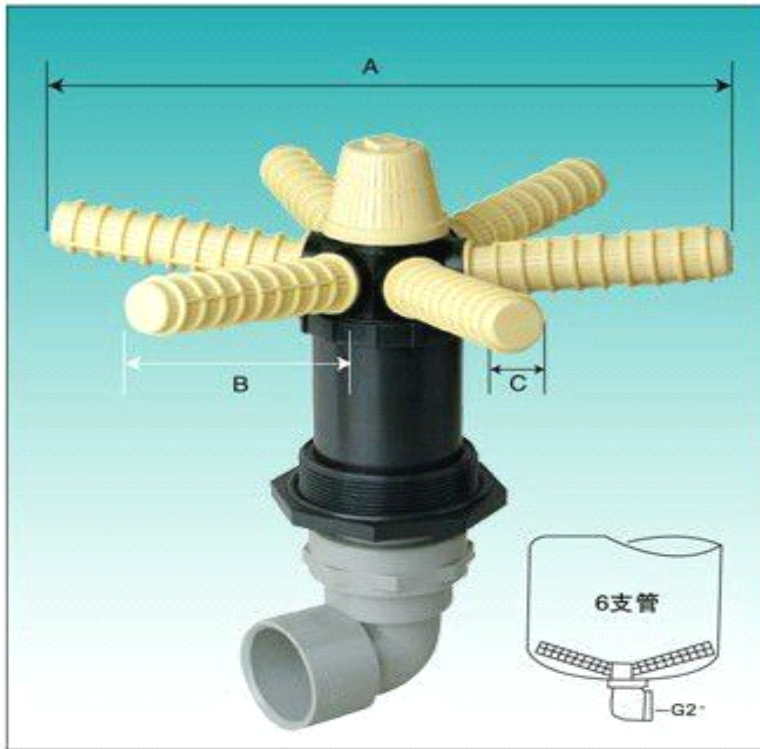

Dongguan Wellsource Water Treatment Co.Ltd

Top mounted distributor system

No.	Name	Model	Apply Tank	Distributor Pilot	Inlet/Outlet
			(mm)		
1	2.5 inch /black/ two-way	RY-IA1	Φ150-300	3/4 inch	1/2 inch
2	2.5 inch /black/ two-way	RY-IA2	Φ150-300	3/4 inch	3/4 inch
3	2.5 inch /black/ two-way	RY-IA3	Φ150-300	3/4 inch	1 inch
4	2.5 inch /black/ two-way	RY-IB	Φ300-400	1 inch	1 inch
5	4 inch/black/two-way	RY-IC	Φ400-900	1.5 inch	1.5 inch
6	4.5 inch/black/two-way	RY-ID	Φ300-400	1 inch	1 inch
7	Up distributor	RY-5A	Φ150-300	3/4 inch/1 inch	
8	Down distributor	RY-5B	Φ150-300	3/4 inch/1 inch	
9	Up distributor	RY-5C	Φ150-300	3/4 inch/1 inch	
10	Down distributor	RY-4B	Φ150-250	1/2 inch	
11	Top mounted up distributor	RY-182	Φ400-750	1.5 inch	
12		RY-182	Φ400-750	1.5 inch	
13	Top mounted down distributor	RY-HU182	Φ400-650	1.5 inch	
14		HU6260	Φ400-500	1.5 inch	
15		HU6370	Φ500-600	1.5 inch	
16		HU6450	Φ600-700	1.5 inch	
17		HU6600	Φ750-900	1.5 inch	
18		HU6700	Φ800-1000	1.5 inch	

Dongguan Wellsource Water Treatment Co.Ltd

- 1) UPVC/ABS anti-corrupt materials
- 2) Long working life
- 3) High chemical resistance and pressure operation

Side mounted distributor system

Dongguan Wellsource Water Treatment Co.Ltd