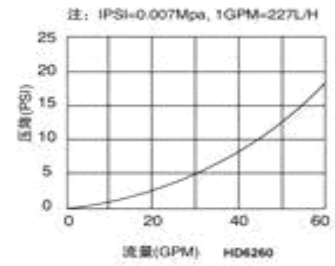

Dongguan Wellsource Water Treatment Co.Ltd