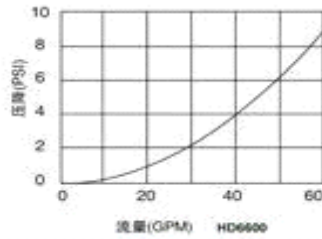

Dongguan Wellsource Water Treatment Co.Ltd