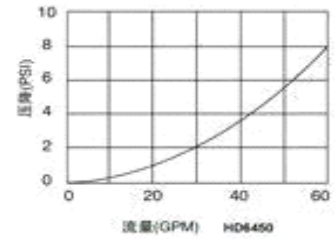

Dongguan Wellsource Water Treatment Co.Ltd