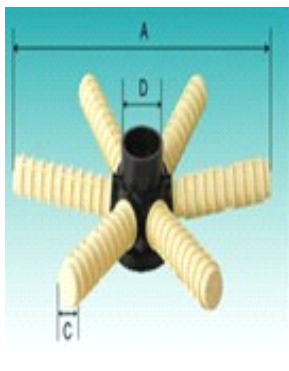

Dongguan Wellsource Water Treatment Co.Ltd

Top mounted distributor system

No.	Name	Model	Apply Tank	Distributor Pilot	Inlet/Outlet
			(mm)		
1	2.5 inch /black/ two-way	RY-IA1	Φ150-300	3/4 inch	1/2 inch
2	2.5 inch /black/ two-way	RY-IA2	Φ150-300	3/4 inch	3/4 inch
3	2.5 inch /black/ two-way	RY-IA3	Φ150-300	3/4 inch	1 inch
4	2.5 inch /black/ two-way	RY-IB	Φ300-400	1 inch	1 inch
5	4 inch/black/two-way	RY-IC	Φ400-900	1.5 inch	1.5 inch
6	4.5 inch/black/two-way	RY-ID	Φ300-400	1 inch	1 inch
7	Up distributor	RY-5A	Φ150-300	3/4 inch/1 inch	
8	Down distributor	RY-5B	Φ150-300	3/4 inch/1 inch	
9	Up distributor	RY-5C	Φ150-300	3/4 inch/1 inch	
10	Down distributor	RY-4B	Φ150-250	1/2 inch	
11	Top mounted up distributor	RY-182	Φ400-750	1.5 inch	
12		RY-182	Φ400-750	1.5 inch	
13	Top mounted down distributor	RY-HU182	Φ400-650	1.5 inch	
14		HU6260	Φ400-500	1.5 inch	
15		HU6370	Φ500-600	1.5 inch	
16		HU6450	Φ600-700	1.5 inch	
17		HU6600	Φ750-900	1.5 inch	
18		HU6700	Φ800-1000	1.5 inch	

No.	Name	Model	Apply Tank	Distributor pilot	Inlet/Outlet
			(mm)		
1	Side mounted up distributor	H5671	Φ400-950		2 inch
2		H5671-L	Φ750-1000		2 inch
3		H5672-L	Φ900-1000		2 inch
4	Side mounted down distributor	HD6260	Φ450-550		2 inch
5		HD6370	Φ500-600		2 inch
6		HD6450	Φ600-750		2 inch
7		HD6600	Φ750-900		2 inch
8		HD6700	Φ800-1000		2 inch
9	6 inch Flange up distributor	SS-7-250F	Φ900-1200		3 inch
10		SS-7-300F	Φ1200-1600		3 inch
11		SS-7-400F	Φ1600-2000		3 inch
12	6 inch Flange down distributor (8channels)	RY8318-1	Φ900-1000		3 inch
13		RY8380-1	Φ1000-1200		3 inch
14		RY8445-1	Φ1200-1500		3 inch
15		RY8564-1	Φ1400-1600		3 inch
16		RY8565-1	Φ1600-2000		3 inch
17	6 inch Flange down distributor (16channels)	RY8318-2	Φ900-1000		3 inch
18		RY8380-2	Φ1000		3 inch
19		RY8445-2	Φ1200		3 inch
20		RY8564-2	Φ1400-1600		3 inch
21		RY8565-2	Φ1600-2000		3 inch