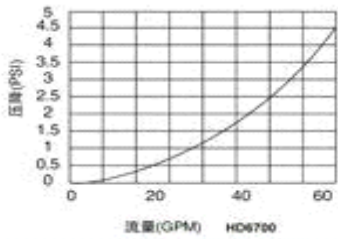

Dongguan Wellsource Water Treatment Co.Ltd