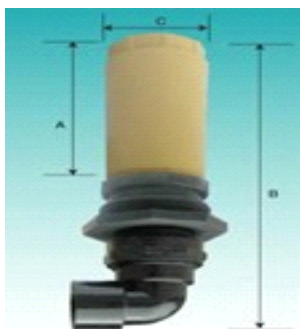

Dongguan Wellsource Water Treatment Co.Ltd

Top mounted distributor system

No.	Name	Model	Apply Tank	Distributor Pilot	Inlet/Outlet
			(mm)		
1	2.5 inch /black/ two-way	RY-IA1	Φ150-300	3/4 inch	1/2 inch
2	2.5 inch /black/ two-way	RY-IA2	Φ150-300	3/4 inch	3/4 inch
3	2.5 inch /black/ two-way	RY-IA3	Φ150-300	3/4 inch	1 inch
4	2.5 inch /black/ two-way	RY-IB	Φ300-400	1 inch	1 inch
5	4 inch/black/two-way	RY-IC	Φ400-900	1.5 inch	1.5 inch
6	4.5 inch/black/two-way	RY-ID	Φ300-400	1 inch	1 inch
7	Up distributor	RY-5A	Φ150-300	3/4 inch/1 inch	
8	Down distributor	RY-5B	Φ150-300	3/4 inch/1 inch	
9	Up distributor	RY-5C	Φ150-300	3/4 inch/1 inch	
10	Down distributor	RY-4B	Φ150-250	1/2 inch	
11	Top mounted up distributor	RY-182	Φ400-750	1.5 inch	
12		RY-182	Φ400-750	1.5 inch	
13	Top mounted down distributor	RY-HU182	Φ400-650	1.5 inch	
14		HU6260	Φ400-500	1.5 inch	
15		HU6370	Φ500-600	1.5 inch	
16		HU6450	Φ600-700	1.5 inch	
17		HU6600	Φ750-900	1.5 inch	
18		HU6700	Φ800-1000	1.5 inch	

No.	Name	Model	Apply Tank	Distributor pilot	Inlet/Outlet
			(mm)		
1	Side mounted up distributor	H5671	Φ400-950		2 inch
2		H5671-L	Φ750-1000		2 inch
3		H5672-L	Φ900-1000		2 inch
4	Side mounted down distributor	HD6260	Φ450-550		2 inch
5		HD6370	Φ500-600		2 inch
6		HD6450	Φ600-750		2 inch
7		HD6600	Φ750-900		2 inch
8		HD6700	Φ800-1000		2 inch
9	6 inch Flange up distributor	SS-7-250F	Φ900-1200		3 inch
10		SS-7-300F	Φ1200-1600		3 inch
11		SS-7-400F	Φ1600-2000		3 inch
12	6 inch Flange down distributor (8channels)	RY8318-1	Φ900-1000		3 inch
13		RY8380-1	Φ1000-1200		3 inch
14		RY8445-1	Φ1200-1500		3 inch
15		RY8564-1	Φ1400-1600		3 inch
16		RY8565-1	Φ1600-2000		3 inch
17	6 inch Flange down distributor (16channels)	RY8318-2	Φ900-1000		3 inch
18		RY8380-2	Φ1000		3 inch
19		RY8445-2	Φ1200		3 inch
20		RY8564-2	Φ1400-1600		3 inch
21		RY8565-2	Φ1600-2000		3 inch