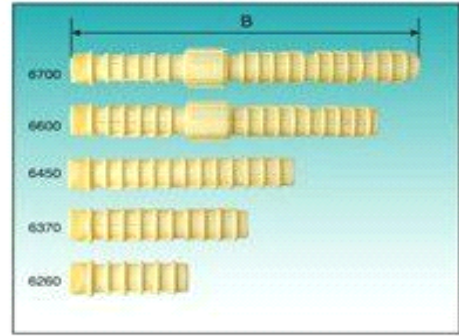

Dongguan Wellsource Water Treatment Co.Ltd