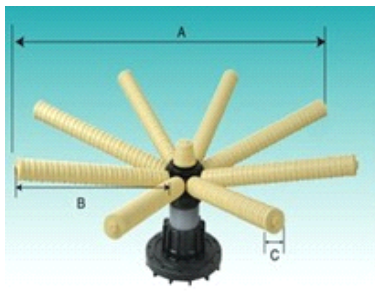

1) UPVC/ABS anti-corrupt materials
2) Long working life
3) High chemical resistance and pressure operation

Side mounted distributor system